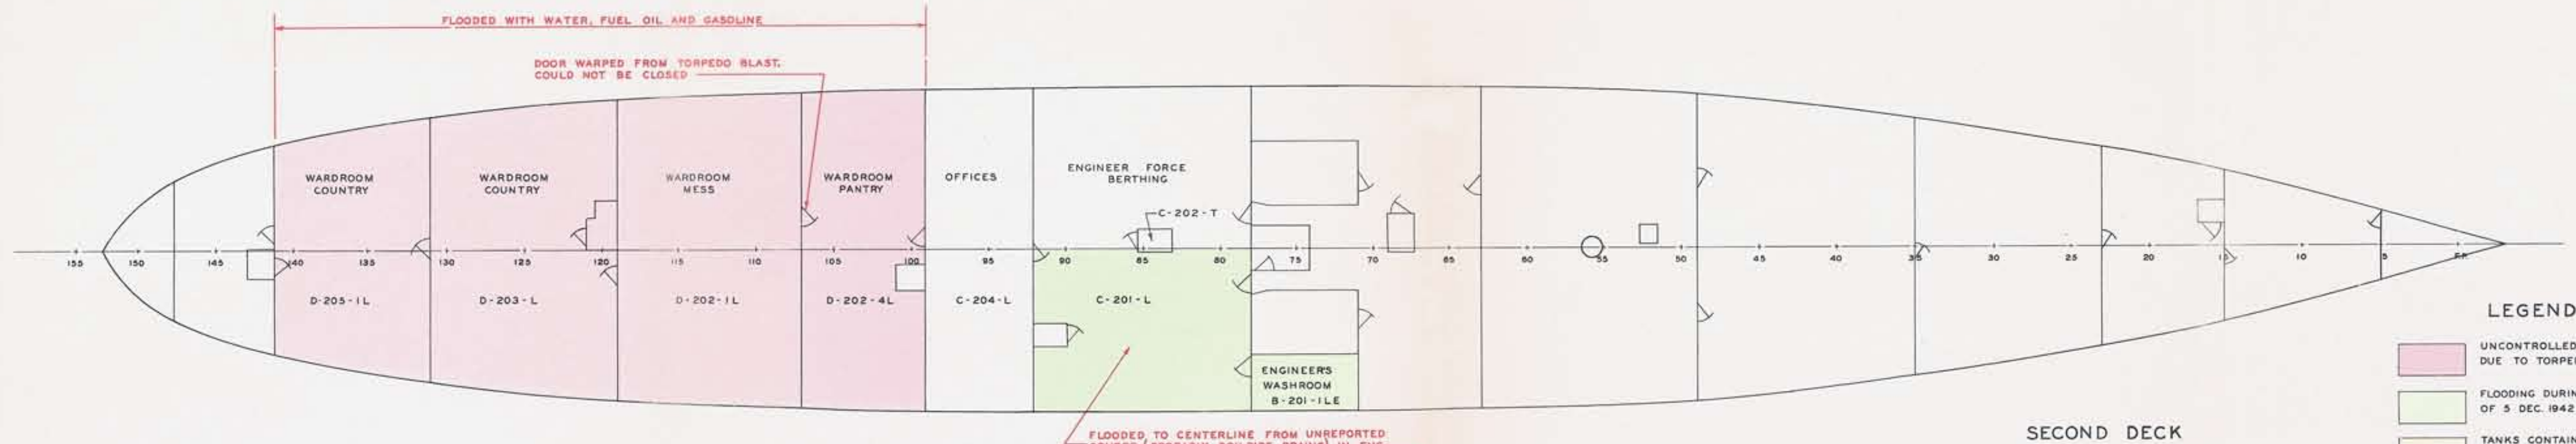

PLATE II  
FLOODING DIAGRAM

- LEGEND**
- UNCONTROLLED FLOODING DUE TO TORPEDO DAMAGE
  - FLOODING DURING MORNING OF 5 DEC. 1942
  - TANKS CONTAINING FUEL OIL BEFORE DAMAGE
  - TANKS CONTAINING FRESH WATER BEFORE DAMAGE