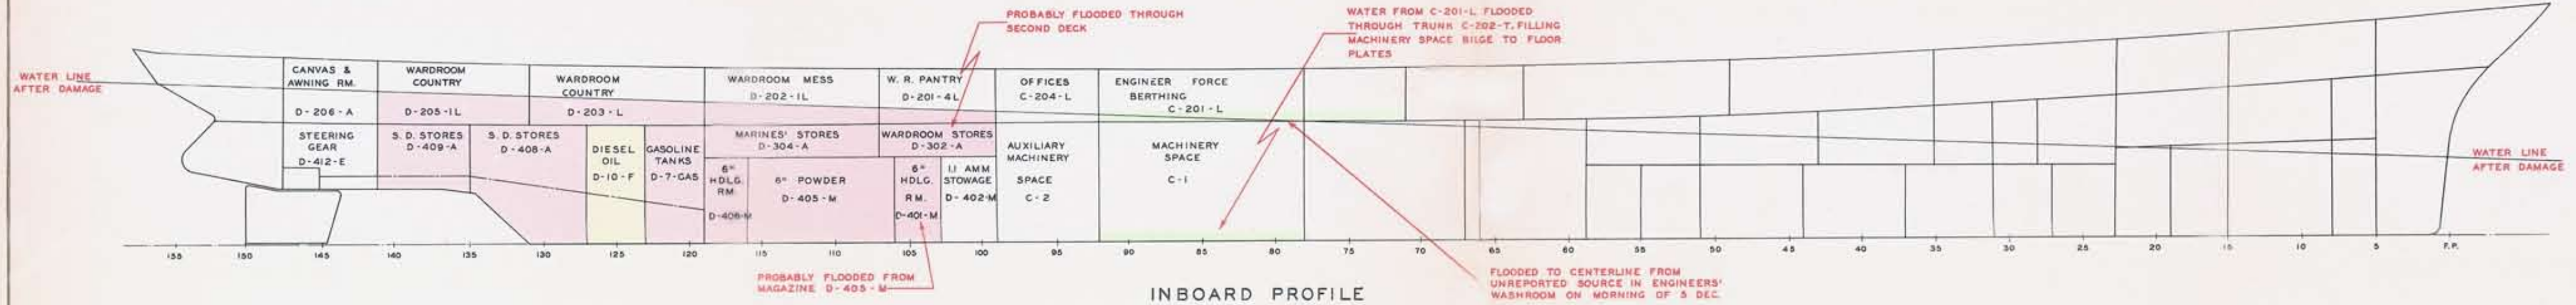

PLATE II  
FLOODING DIAGRAM

- LEGEND**
- UNCONTROLLED FLOODING DUE TO TORPEDO DAMAGE
  - FLOODING DURING MORNING OF 5 DEC. 1942
  - TANKS CONTAINING FUEL OIL BEFORE DAMAGE
  - TANKS CONTAINING FRESH WATER BEFORE DAMAGE

**NOTE**  
ONLY TANKS AND COMPARTMENTS SHOWN WHICH WERE CONTAMINATED OR FLOODED BY DAMAGE, OR WHOSE LIQUID LOADING WAS AFFECTED BY SUBSEQUENT OPERATIONS