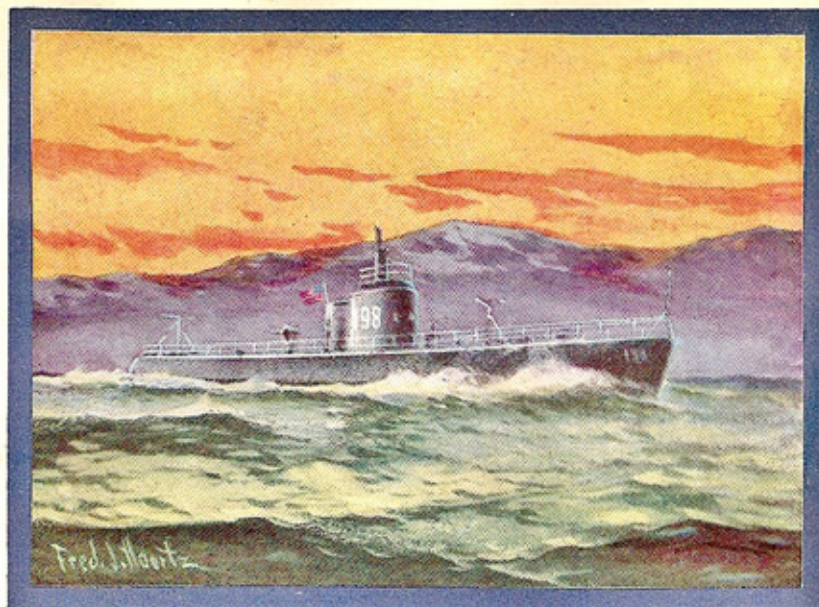

### U. S. S. TAMBOR (198)

Commissioned in 1940 the Submarine, *U. S. S. Tambor*, is 300 feet at the water line. Surface speed 20 knots and speed when submerged, 9 knots. *U. S. S. Tambor*, is armed with one three-inch gun and eight torpedo tubes and carries a complement of fifty-five officers and men.

Other Submarines:  
*Mackerel* (204)  
*Sailfish* (192)  
*Snapper* (195)  
*Dolphin* (169)

### U. S. S. ERIE

The gunboat, *U. S. S. Erie*, commissioned in 1936, is a 2,000 ton ship; 328 feet overall, and has a speed of 20 knots. The *U. S. S. Erie* is armed with four six-inch guns and ten anti-aircraft guns and one seaplane.