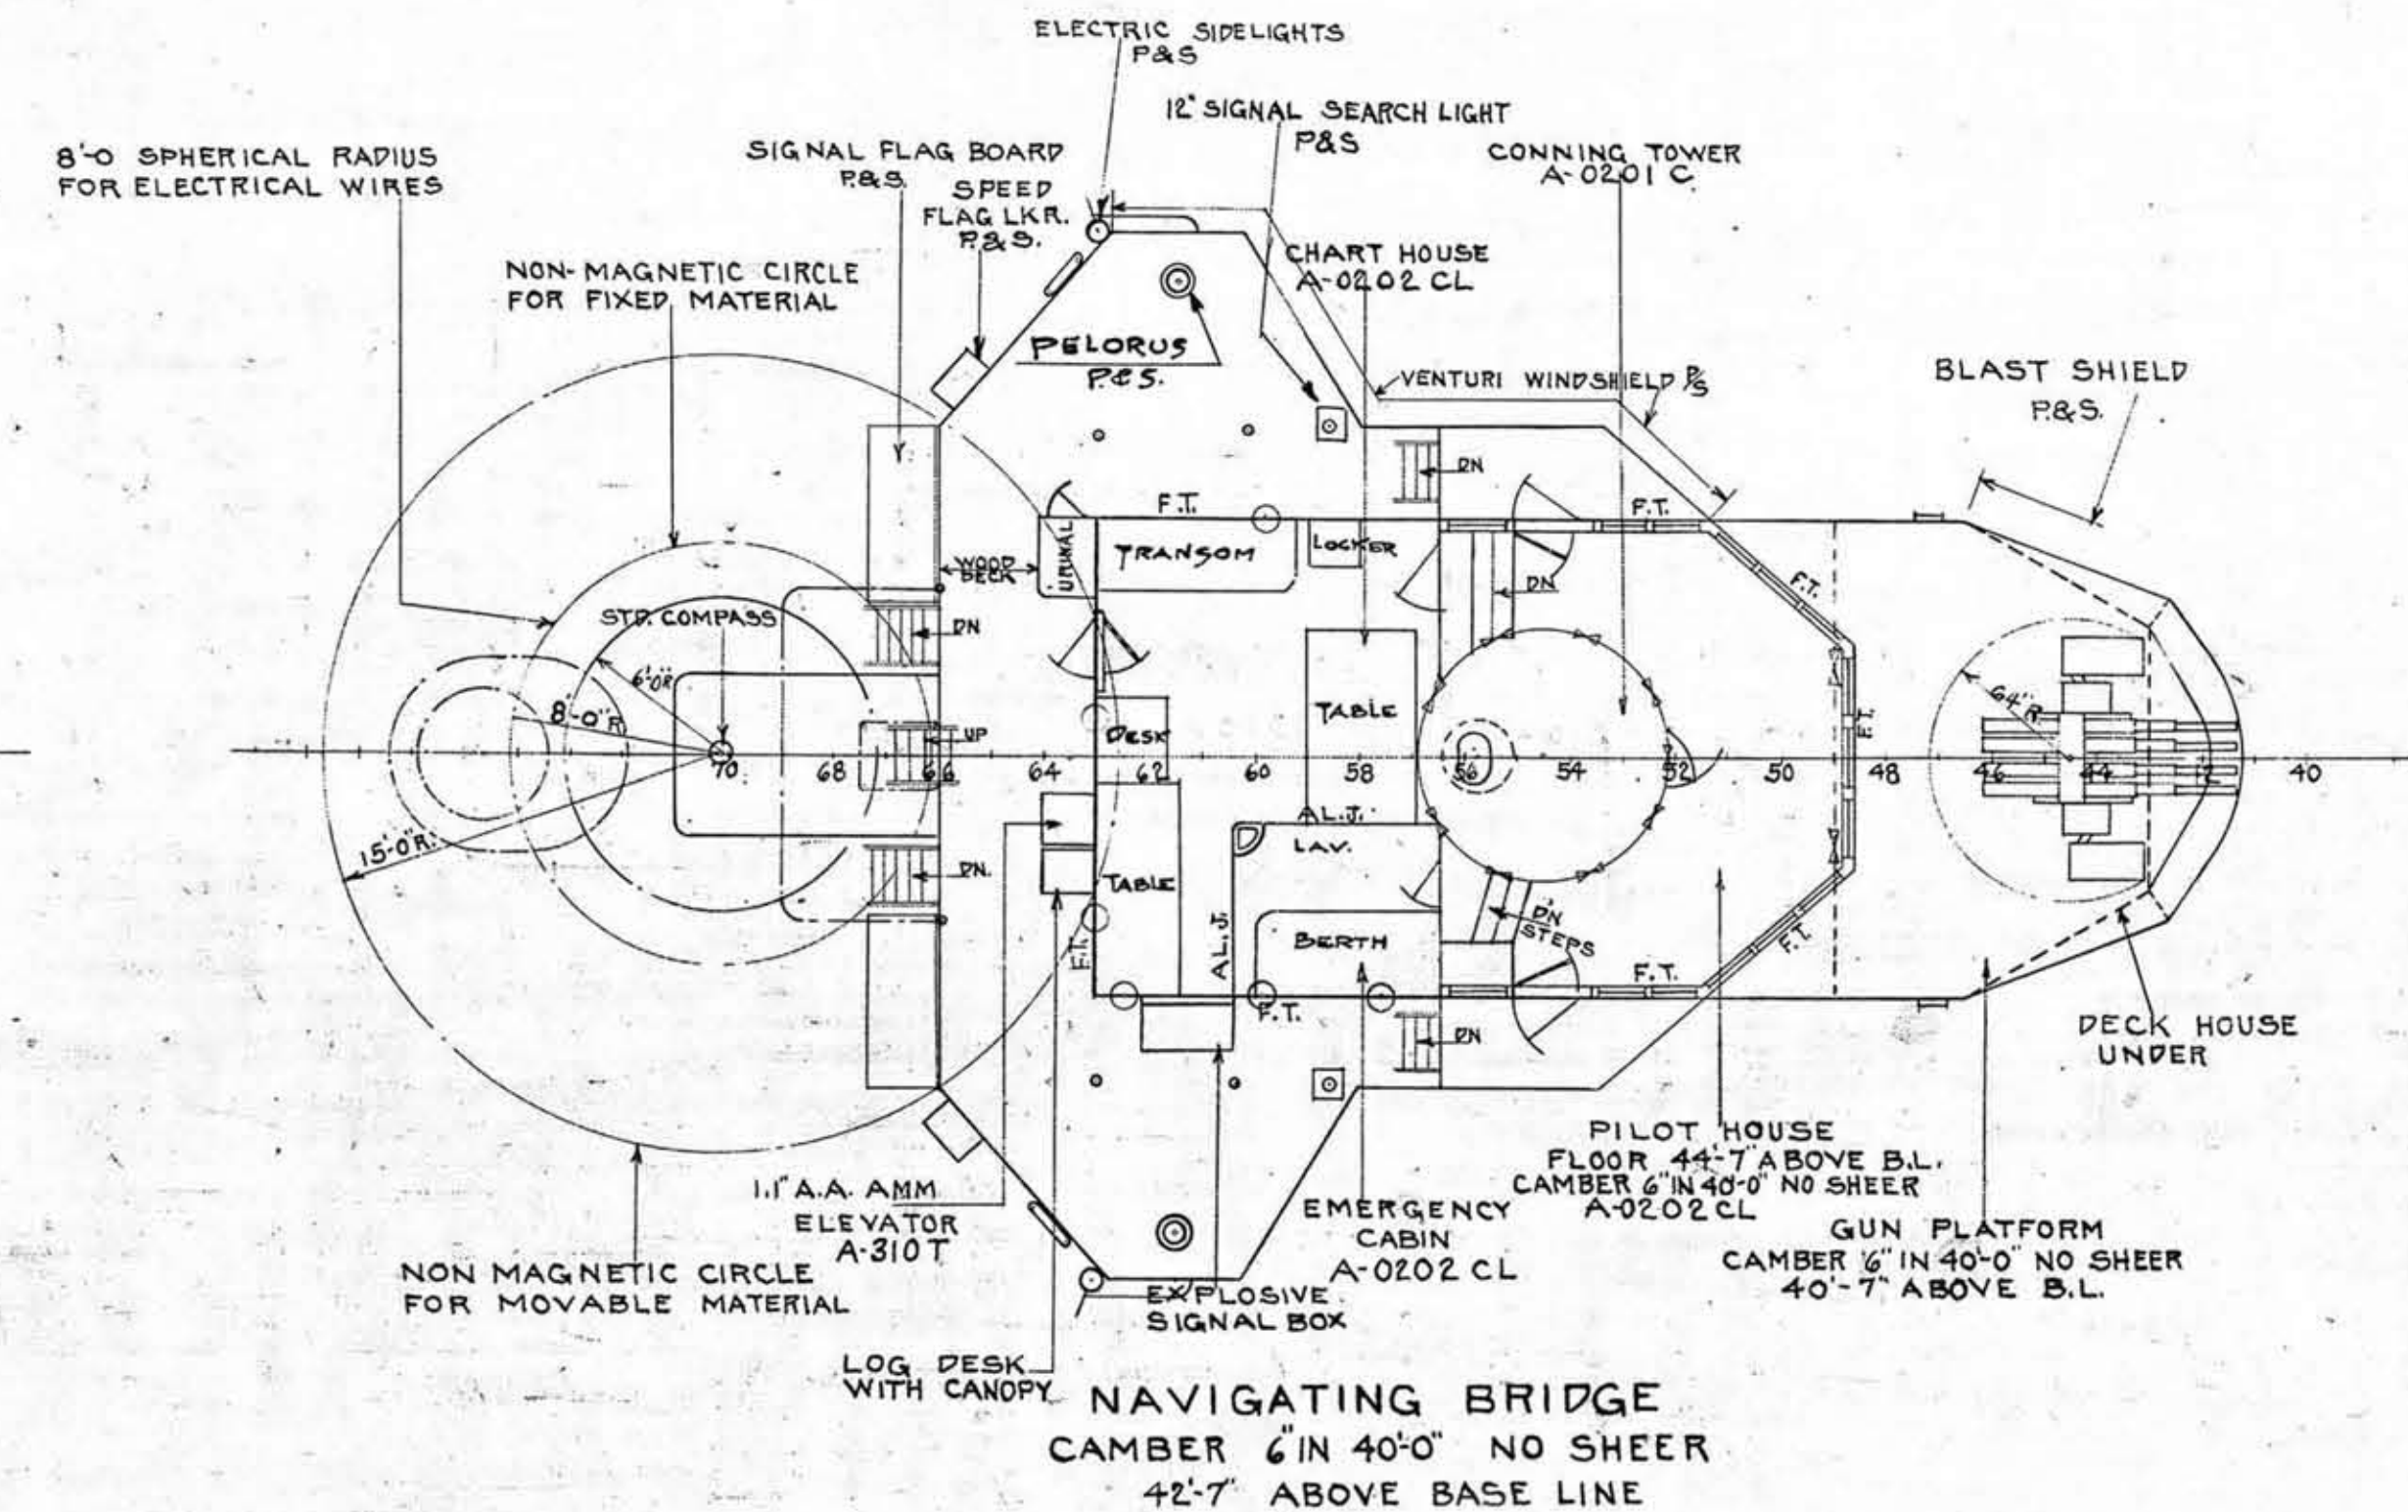

SEARCHLIGHT PLATFORM
NO CAMBER NO SHEER
53'-4" ABOVE BASE LINE

MOTION PICTURE
PROJECTION ROOM

TOP OF HOUSE ON AFTER DECK HOUSE
CAMBER 6" IN 40'-0" NO SHEER
40'-10" ABOVE BASE LINE

NAVIGATING BRIDGE
CAMBER 6" IN 40'-0" NO SHEER
42'-7" ABOVE BASE LINE

TOP OF PILOT HOUSE & CHART HOUSE

FORETOP
68'-0" ABOVE BASE LINE

PLATFORM
58'-0" ABOVE BASE LINE

- ABBREVIATIONS
AL.J. = ALUMINUM JOINER
AMM. = AMMUNITION
A.T. = AIR TIGHT
DN. = DOWN
P&S. = PORT & STBD