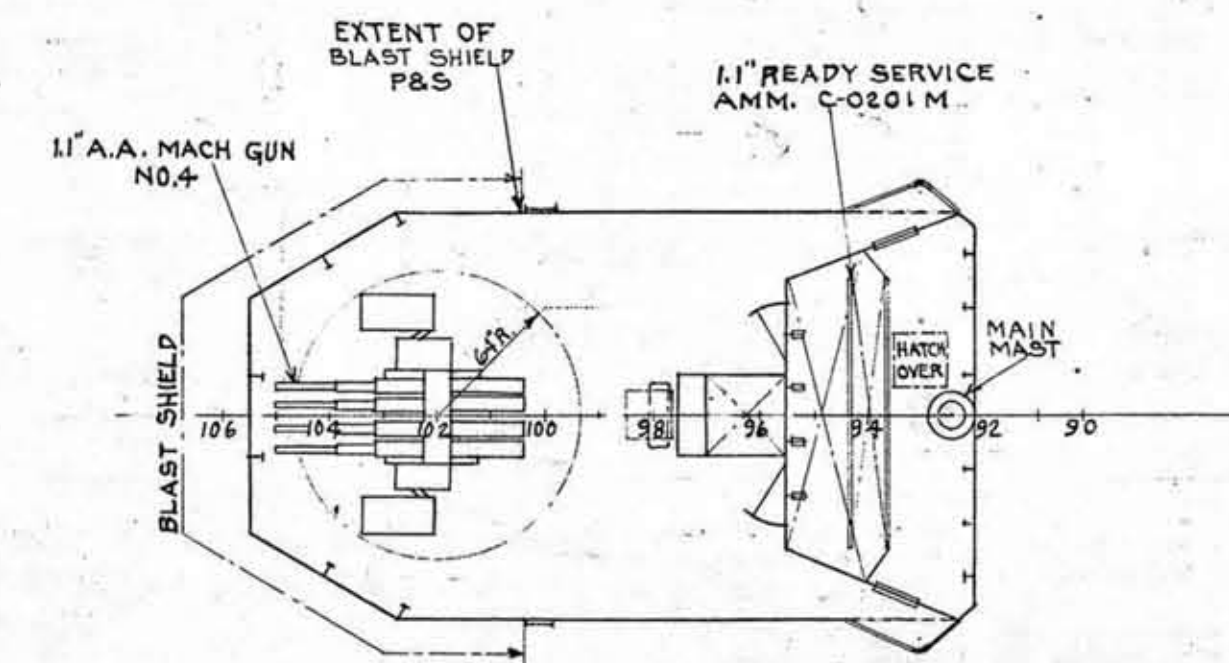

SEARCHLIGHT PLATFORM
NO CAMBER NO SHEER
53'-4" ABOVE BASE LINE

MOTION PICTURE
PROJECTION ROOM

TOP OF HOUSE ON AFTER DECK HOUSE
CAMBER 6" IN 40'-0" NO SHEER
40'-10" ABOVE BASE LINE

NAVIGATING BRIDGE
CAMBER 6" IN 40'-0" NO SHEER
42'-7" ABOVE BASE LINE

TOP OF PILOT HOUSE & CHART HOUSE

FORETOP
68'-0" ABOVE BASE LINE

PLATFORM
58'-0" ABOVE BASE LINE

- ABBREVIATIONS
AL.J. = ALUMINUM JOINER
AMM. = AMMUNITION
A.T. = AIR TIGHT
DN. = DOWN
P&S. = PORT & STBD