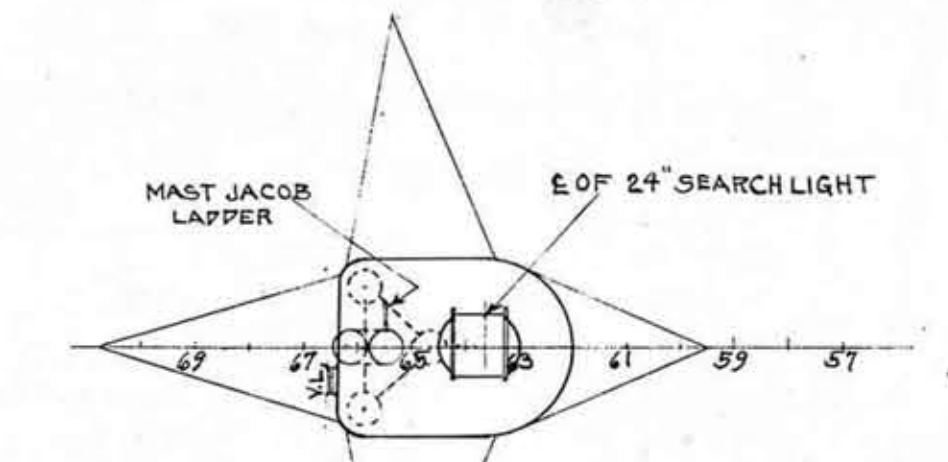

SEARCHLIGHT PLATFORM
NO CAMBER NO SHEER
53'-4" ABOVE BASE LINE

MOTION PICTURE
PROJECTION ROOM

TOP OF HOUSE ON AFTER DECK HOUSE
CAMBER 6" IN 40'-0" NO SHEER
40'-10" ABOVE BASE LINE

NAVIGATING BRIDGE
CAMBER 6" IN 40'-0" NO SHEER
42'-7" ABOVE BASE LINE

TOP OF PILOT HOUSE & CHART HOUSE

FORETOP
68'-0" ABOVE BASE LINE

PLATFORM
58'-0" ABOVE BASE LINE

- ABBREVIATIONS
AL.J. = ALUMINUM JOINER
AMM. = AMMUNITION
A.T. = AIR TIGHT
DN. = DOWN
P&S. = PORT & STBD