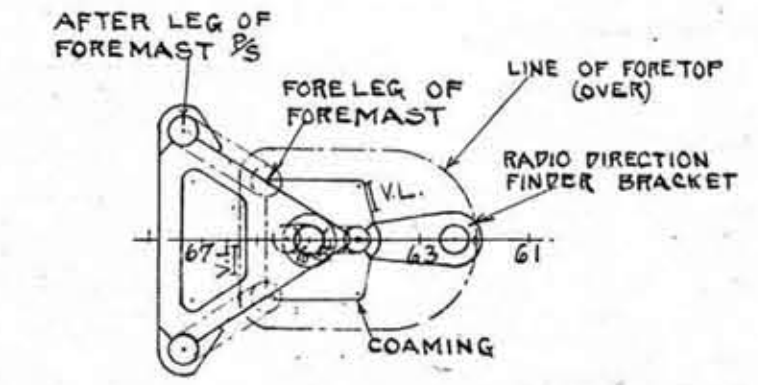

SEARCHLIGHT PLATFORM
NO CAMBER NO SHEER
53'-4" ABOVE BASE LINE

MOTION PICTURE
PROJECTION ROOM

TOP OF HOUSE ON AFTER DECK HOUSE
CAMBER 6" IN 40'-0" NO SHEER
40'-10" ABOVE BASE LINE

NAVIGATING BRIDGE
CAMBER 6" IN 40'-0" NO SHEER
42'-7" ABOVE BASE LINE

TOP OF PILOT HOUSE & CHART HOUSE

FORETOP
68'-0" ABOVE BASE LINE

PLATFORM
58'-0" ABOVE BASE LINE

- ABBREVIATIONS
AL.J. = ALUMINUM JOINER
AMM. = AMMUNITION
A.T. = AIR TIGHT
DN. = DOWN
P&S. = PORT & STBD