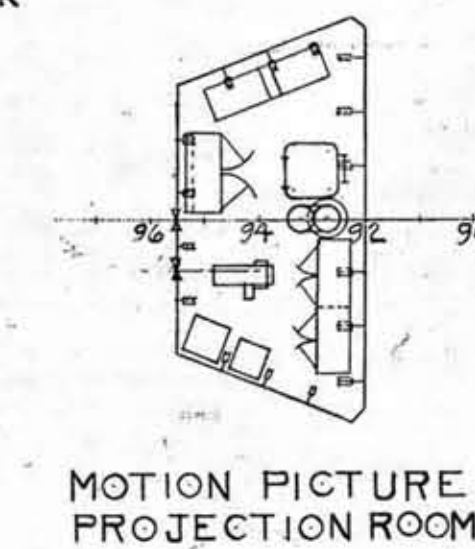

SEARCHLIGHT PLATFORM
NO CAMBER NO SHEER
53'-4" ABOVE BASE LINE

MOTION PICTURE
PROJECTION ROOM

TOP OF HOUSE ON AFTER DECK HOUSE
CAMBER 6" IN 40'-0" NO SHEER
40'-10" ABOVE BASE LINE

NAVIGATING BRIDGE
CAMBER 6" IN 40'-0" NO SHEER
42'-7" ABOVE BASE LINE

TOP OF PILOT HOUSE & CHART HOUSE

FORETOP
68'-0" ABOVE BASE LINE

PLATFORM
58'-0" ABOVE BASE LINE

- ABBREVIATIONS
AL.J. = ALUMINUM JOINER
AMM. = AMMUNITION
A.T. = AIR TIGHT
DN. = DOWN
P&S. = PORT & STBD