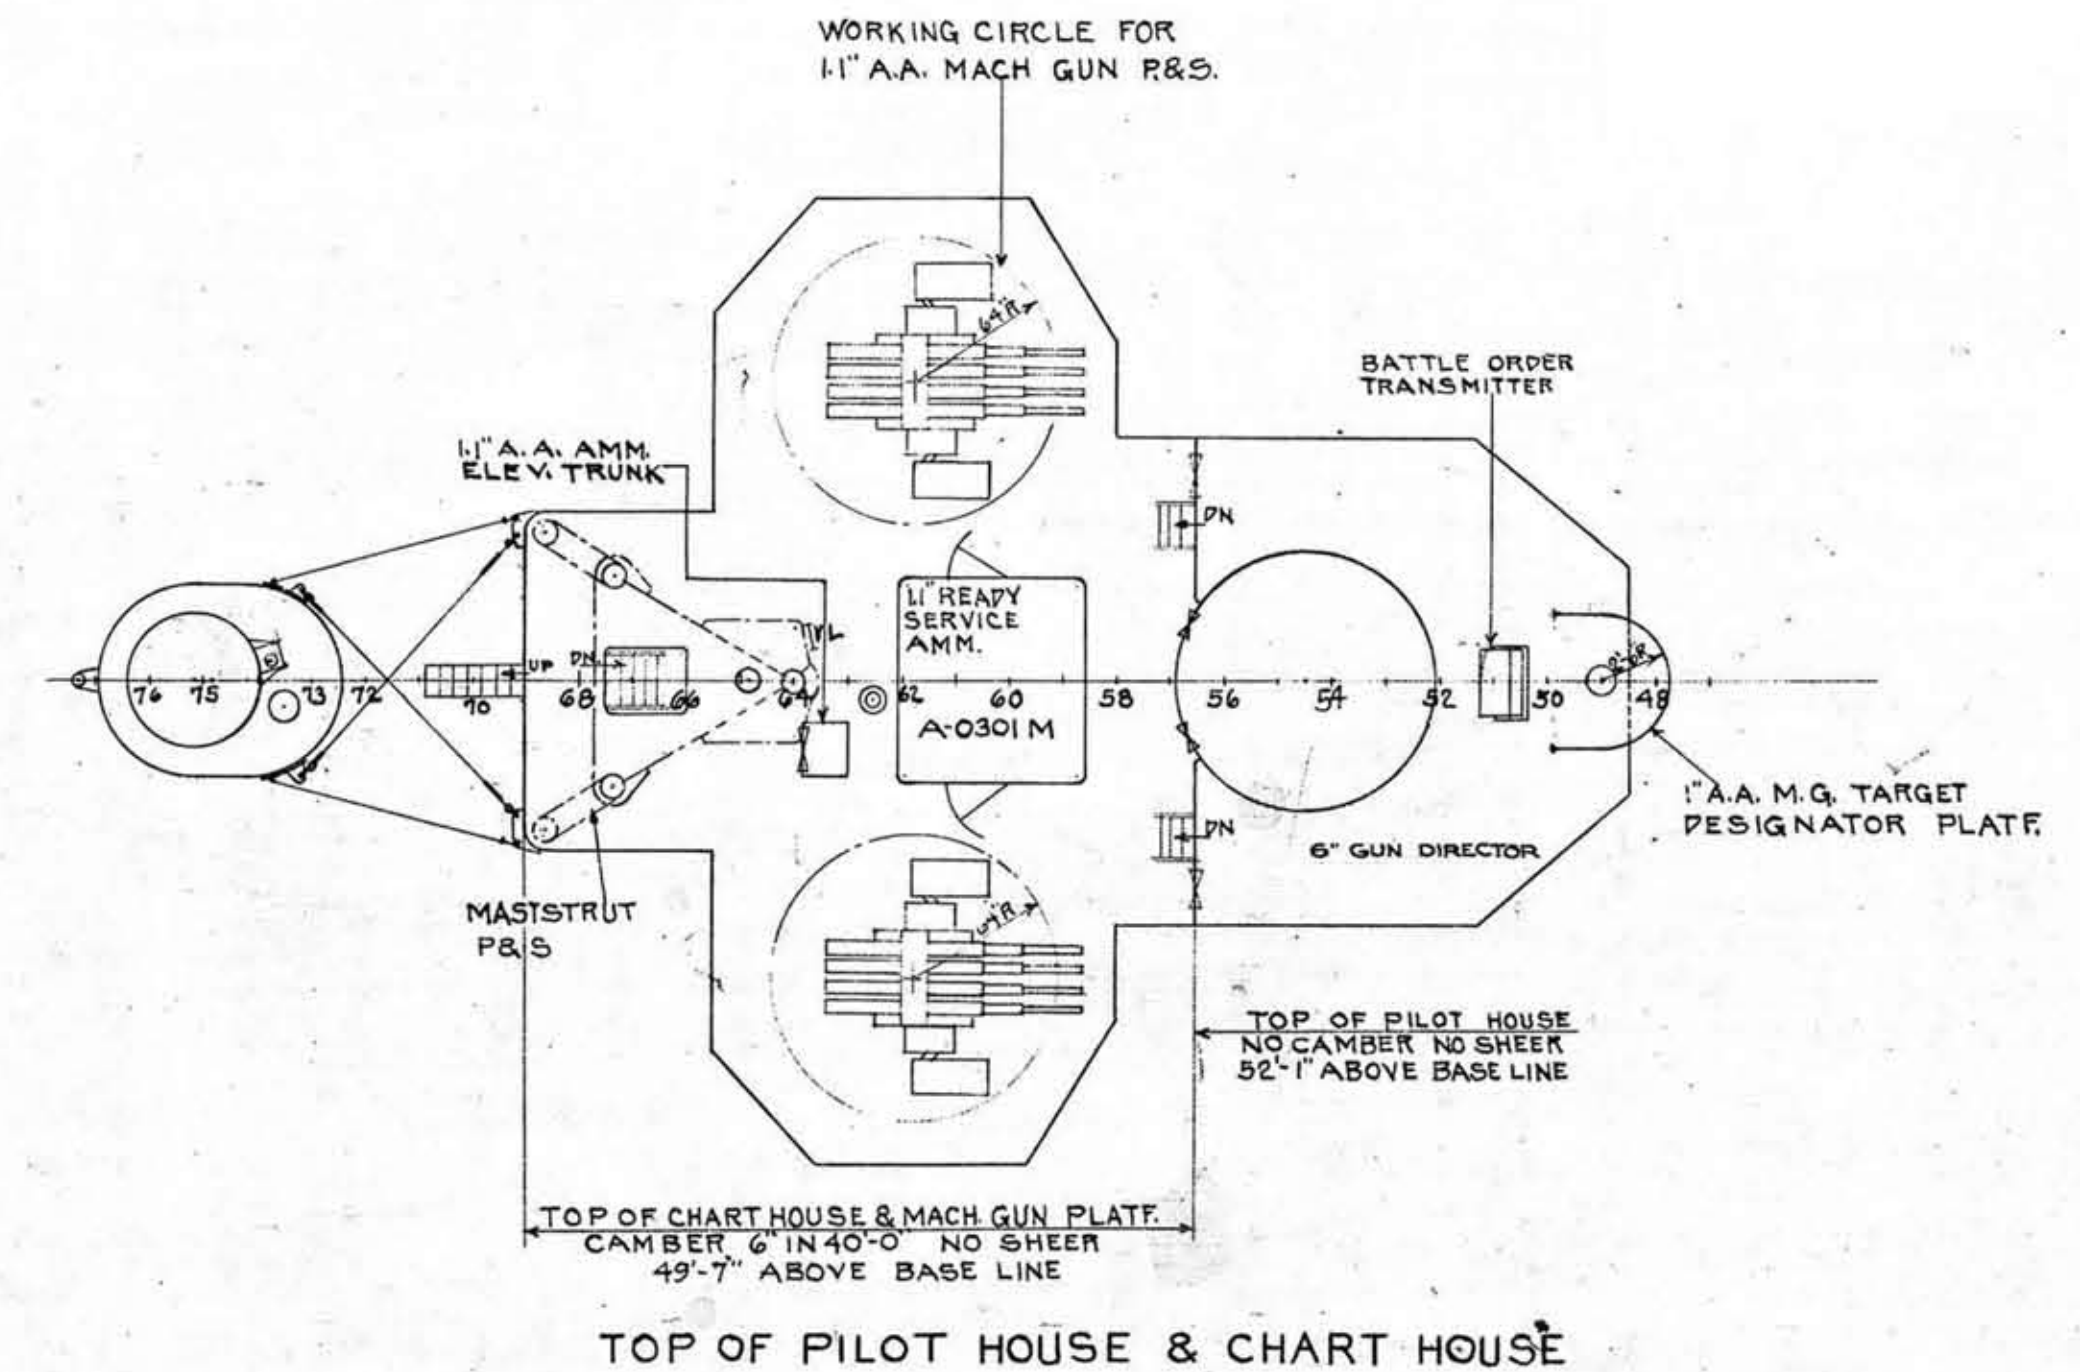

SEARCHLIGHT PLATFORM
NO CAMBER NO SHEER
53'-4" ABOVE BASE LINE

MOTION PICTURE
PROJECTION ROOM

TOP OF HOUSE ON AFTER DECK HOUSE
CAMBER 6" IN 40'-0" NO SHEER
40'-10" ABOVE BASE LINE

NAVIGATING BRIDGE
CAMBER 6" IN 40'-0" NO SHEER
42'-7" ABOVE BASE LINE

TOP OF PILOT HOUSE & CHART HOUSE

FORETOP
68'-0" ABOVE BASE LINE

PLATFORM
58'-0" ABOVE BASE LINE

- ABBREVIATIONS
AL.J. = ALUMINUM JOINER
AMM. = AMMUNITION
A.T. = AIR TIGHT
DN. = DOWN
P&S. = PORT & STBD